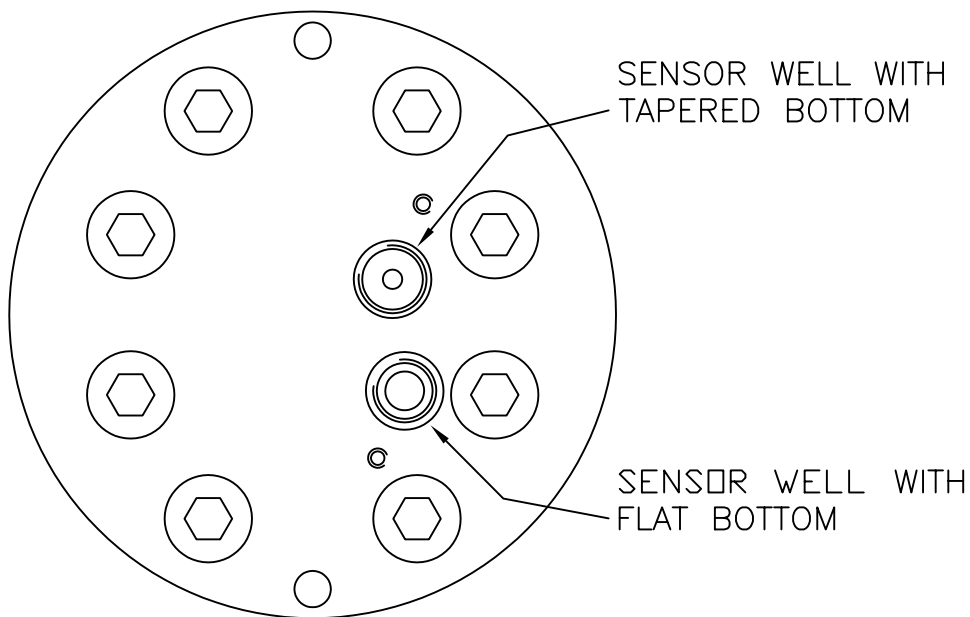

INSTALLATION OF SW-JV60-G SWIVEL FITTING

TOP VIEW
JVx-60xG