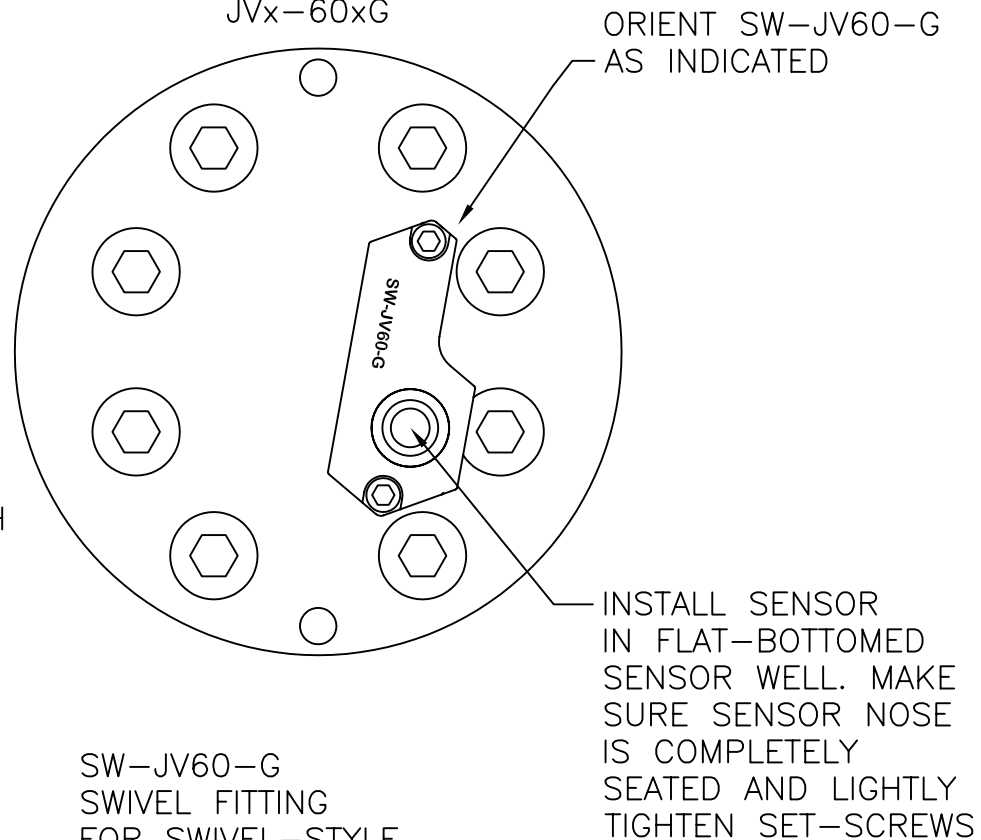

TOP VIEW
JVx-60xG

SW-JV60-G
SWIVEL FITTING
FOR SWIVEL-STYLE
SENSORS & DISPLAYS